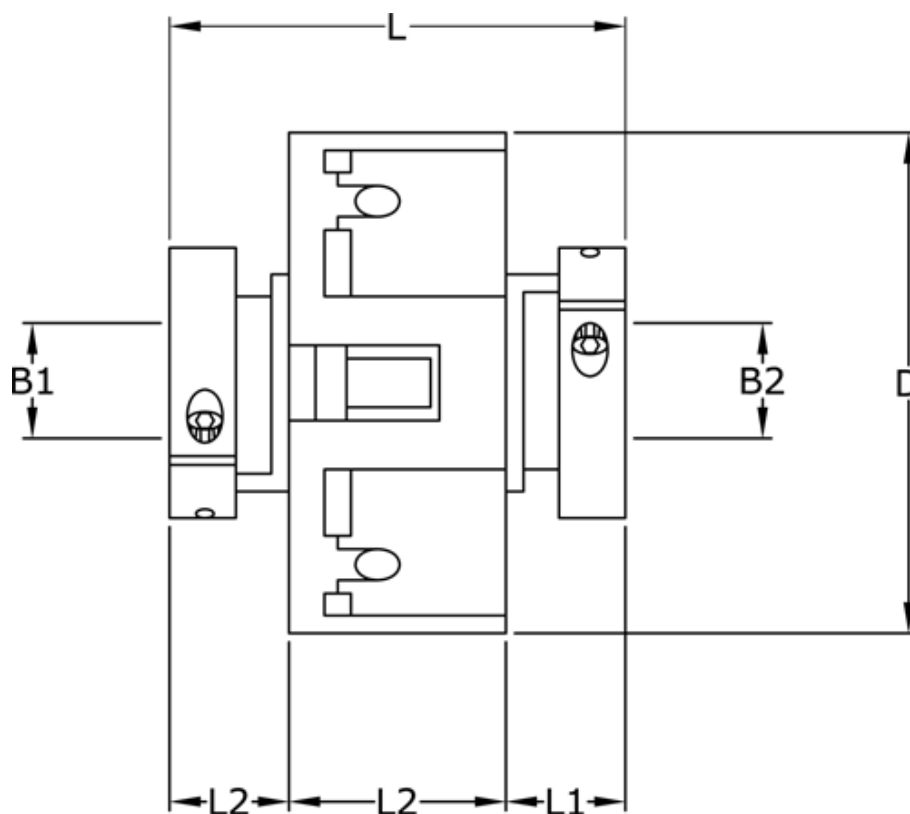

Article number: 3322205703842

Description: Uni-Lat Coupling size 205.70.38.42  
clamp hub, bore 14/16 mm

## Measures

B1	= 14
B2	= 16
D	= 70
L	= 74.0
L1	= 28.5
L2	= 17.0
Screw	= M6